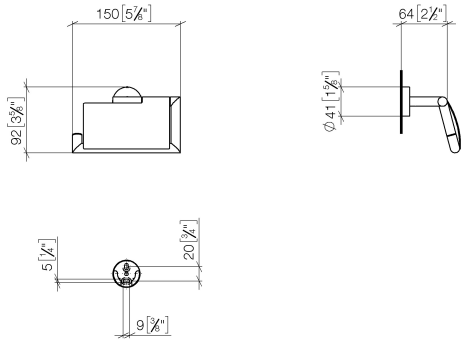

Tissue holder with cover - Chrome

LISSÉ

83 510 979

- width 150mm
- height 95 mm
- rosette Ø 40 mm
- 40mm projection

Fits: LISSÉ, META

	Chrome	83 510 979-00
	Brushed Platinum	83 510 979-06
	Dark Chrome	83 510 979-19
	Light Gold	83 510 979-26
	Brushed Light Gold	83 510 979-27
	Matte Black	83 510 979-33
	Brushed Bronze	83 510 979-42
	Brushed Champagne (22kt Gold)	83 510 979-46
	Champagne (22kt Gold)	83 510 979-47
	Brushed Chrome	83 510 979-93
	Brushed Dark Platinum	83 510 979-99

83 510 979

mm [inches]

83 510 979

Parts for other finishes can be found here: Brushed Platinum

### Spare parts list

No.	Item Number	Name	Quantity used	Delivery time
1	05 30 31 025 00 90	fixing set	1	2
2	05 30 11 519 00 90	disc	1	2
3	05 17 97 501 01 90	fixing set	1	2
4	08 17 97 501 07	holder	1	2
5	08 17 97 559 90	holder	1	2
6	08 30 11 516 90	ring	1	2
7	08 27 97 500-00	rosette	1	10
8	90 31 11 038 00 90	pin	4	2
9	05 17 97 562 01-00	holder	1	10
10	08 11 02 514-00	lid	1	10
11	90 28 22 628 00-00	holder	1	10