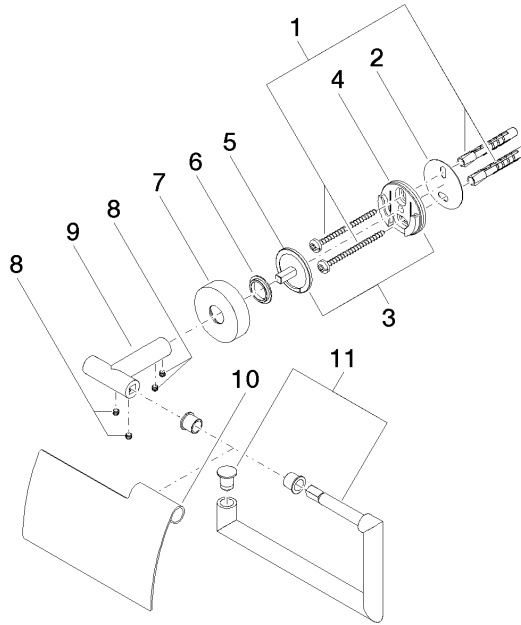

Tissue holder with cover - Chrome

LISSÉ

83 510 979

- width 150mm
- height 95 mm
- rosette Ø 40 mm
- 40mm projection

Fits: LISSÉ, META

	Chrome	83 510 979-00
	Brushed Platinum	83 510 979-06
	Dark Chrome	83 510 979-19
	Light Gold	83 510 979-26
	Brushed Light Gold	83 510 979-27
	Matte Black	83 510 979-33
	Brushed Bronze	83 510 979-42
	Brushed Champagne (22kt Gold)	83 510 979-46
	Champagne (22kt Gold)	83 510 979-47
	Brushed Chrome	83 510 979-93
	Brushed Dark Platinum	83 510 979-99

83 510 979

mm [inches]

83 510 979

Parts for other finishes can be found here: Brushed Platinum

### Spare parts list

No.	Item Number	Name	Quantity used	Delivery time
1	05 30 31 025 00 90	fixing set	1	2
2	05 30 11 519 00 90	disc	1	2
3	05 17 97 501 01 90	fixing set	1	2
4	08 17 97 501 07	holder	1	2
5	08 17 97 559 90	holder	1	2
6	08 30 11 516 90	ring	1	2
7	08 27 97 500-00	rosette	1	10
8	90 31 11 038 00 90	pin	4	2
9	05 17 97 562 01-00	holder	1	10
10	08 11 02 514-00	lid	1	10
11	90 28 22 628 00-00	holder	1	10